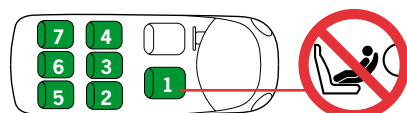

It will fit vehicles with positions approved as ISOfix positions (as detailed in the vehicle handbook), depending on category of the child and of the fixture. The mass group and the ISOfix size class for which this device is intended is : D.

When the support leg is positioned on a storage compartment in front of the car seat, this compartment has to be completely filled up with Expanded Poly Styreen foam (EPS), so that the cover can hold the forces of the support leg. Consult the car dealer, if they offer a special solution. When the floor under the floor support is insufficient to hold the forces you can not use the iZi Kid i-Size in this position of the car. Carseat positions marked with * can have a storage compartment in front of the seat. ISOfix anchorages in the passenger seat (position 1) are normally offered as option, so depending on the model this position can be available or not.

BeSafe recommends to install the iZi Kid i-Size in all vehicle seat positions which are intended to be used and check installation, available space in the vehicle and position of the child, to verify if the iZi Kid i-Size is acceptable for your situation.

! Notice: DO NOT use on a passenger seat fitted with activated frontal airbag.

2

Car manufacturer	Model	1st year of production	Approved seats
Alfa Romeo	I47	2000	2,4
	I56	1997	2,4
	I59	2006	2,4
	Giulietta	2010	2,4
	Mito	2008	2,4
	Stelvio	2017	2,4
Audi	A1	2010	2,4
	A2	2000	2,4
	A3, S3	1997	2,4
	A3, S3	2003	2,4
	A3 sportback	2003	2,4
	A3 cabrio	2008	2,4
	A4, S4, RS4	1998	1,2,4
	A4 avant	1996	2,4
	A4, S4, RS4	2000	1,2,4
	A4 avant	2000	1,2,4
	A4 cabrio	2002	1,2,4
	A4 imo	2015	1,2,4
	A4 avant	2015	1,2,4
	A5, S5	2007	1,2,4
	A5 sportback	2009	1,2,4
	A5 cabrio	2009	2,4
	A5 coupe	2016	1,2,4
	A6, S6, RS6	1998	2,4
	A6, S6, RS6	2004	1,2,4
	A7	2010	2,4
	A8, S8	1998	2,4
	Q2	2016	1,2,4
	Q3	2010	1,2,4
	Q5	2008	1,2,4
	Q5	2016	1,2,4
	Q7	2006	1,2,4
	Q7	2015	1,2,4
	TT	2015	1,2,4
BMW	1 serie	2005	2,4
	2 serie active tourer	2014	2,4
	2 serie gran tourer	2015	2,4
	3 serie	1998	2,4
	4 serie gran coupe	2014	2,4
	5 serie	2000	2,4
	5 serie Limousine	2016	2,4
	5 serie Touring	2017	2,4
	6 serie	2003	2,4
	6 serie GT	2017	2,4
	7 serie	2001	2,4
	7 serie	2015	2,4
	i3	2013	2,4
	Mini	2006	2,4
	Mini Clubman	2007	2,4
	Mini Clubman	2015	1,2,4
	Mini Countryman	2010	2,4
	Mini Countryman	2016	1,2,4
	X1	2004	2,4
	X1	2015	---
	X3	2004	2,4

3

Car manufacturer	Model	1st year of production	Approved seats
	X3	2017	2,4
	X5	2004	2,4
	X5	2013	2,4
	X6	2008	2,4
Chevrolet	Aveo	2006	2,4
	Captiva	2006	2,4
	Cruze	2009	2,4
	Epica	2006	2,4
	Kalos	2002	2,4
	Lacetti	2004	2,4
	Malibu	2011	2,4
	Matiz	2005	2,4
	Nubira	2009	2,4
	Oriando	2011	2,4
	Spark	2009	2,4
	Trax	2013	2,4
Chrysler	300 CC	2008	2,4
	Dodge Caliber	2006	2,4
	Dodge Nitro	2006	2,4
	Dodge RAM	2002	2,4
	Jeep Commander	2006	2,4
	Jeep Grand Cherokee	2010	2,4
	Jeep Wrangler	2011	2,4
	PT cruiser	2000	2,4
	Sebring	2007	2,4
	Voyager	2001	2,4
Citroën	Berlingo	2008	1,2*,4*
	Berlingo Multispace	2012	2*,4*
	C1	2005	2,4
	C1	2014	2,4
	C2	2004	2,4
	C3	2004	2,4
	C3	2016	1,2,4
	C3 Picasso	2013	2,4
	C3 Aircross	2017	2,4
	C4	2004	2,4
	C4 Aircross	2012	2,4
	C4 Cactus	2014	2,4
	C4 Picasso	2007	1,2*,3,4*
	C4 Picasso	2013	2,3,4
	C4 Grande Picasso	2007	1,2*,3,4*
	C4 Grande Picasso	2013	2,3,4
	C5	2000	1,2,4
	C6	2008	2,4
	C8	2003	2,3,4
	C-Elysée	2012	2,4
	DS3	2010	2,4
	DS4	2011	2,4
	DSS	2012	2,4
	Jumpy	2004	2,4
	Nemo	2007	2*,4*
	Xsara Picasso	2000	2,4
Dacia	Dokker	2012	2,4
	Duster	2010	2,4
	Duster 2	2017	2,4

4